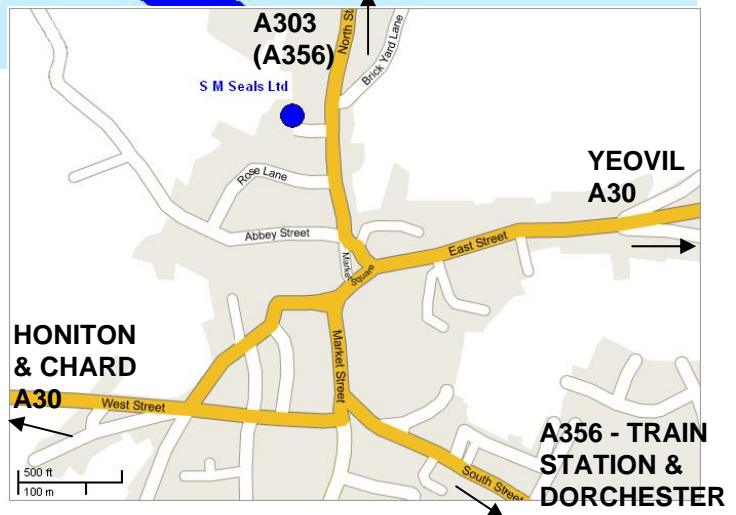

BY AIR:

Heathrow, Gatwick, Birmingham, Bristol or Exeter

BY ROAD:

From London M3/A303-Crewkerne (past Yeovil) or M4/M5 (Junction 25 Taunton)
 From Midlands M5 (Junction 25 Taunton)
 From South West M5 (Junction 25 Taunton)

... from Taunton – take A358 (E) (Yeovil) to the A303. Turn left onto the A303. At the first roundabout, go straight across towards Crewkerne. After approximately 1 mile you will see a left hand filter lane to A356
 Crewkerne – leave the A303 here and follow signs to Crewkerne.

LOCAL DIRECTIONS THROUGH CREWKERNE

From North (A303/A356) Down hill to town centre, first right after Brick Yard Lane.

From East (A30 Yeovil) Down hill to town centre, at mini roundabout turn right. *

From West (A30 Chard) Bear left into one way system to T-junction in left hand lane. Turn left through Market Street and turn left at mini roundabout. *

From South (A356 Dorchester) Head into town centre to T-junction and turn right into Market Street, at mini roundabout turn left. *

* After mini roundabout travel up North Street towards the A303 and take the third turning on the left. S M Seals is behind Enterprise House